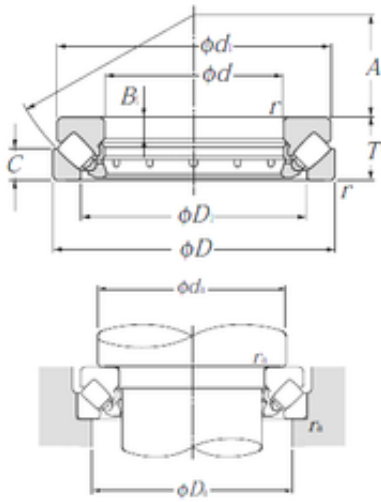

Vickers PUMP LIMITED

29388 NTN Thrust Spherical Roller Bearing

Bearing No. 29388

Size	440x680x145 mm
Bore Diameter	440 mm
Outer Diameter	680 mm
Width	145 mm
d	440 mm
D	680 mm
T	145 mm
B1	49 mm
C	70 mm
d1	655 mm
r min.	6 mm
A	245 mm
D1	548 mm
da min.	550 mm
Da max.	600 mm
ra max.	5 mm
Weight	195 Kg
Basic dynamic load rating (C)	3 800 kN
Basic static load rating (C0)	16 400 kN

29388 Bearing 2D drawings and 3D CAD models