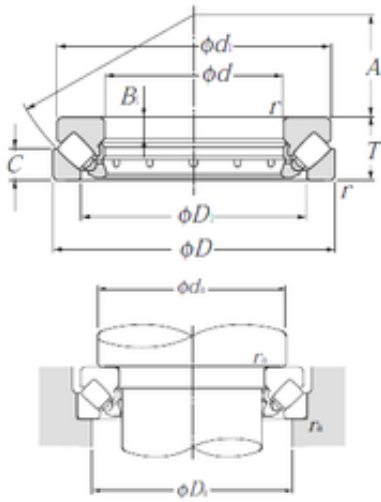

Vickers PUMP LIMITED

29296 NTN Thrust Spherical Roller Bearing

Bearing No. 29296

Size	480x650x103 mm
Bore Diameter	480 mm
Outer Diameter	650 mm
Width	103 mm
d	480 mm
D	650 mm
T	103 mm
B1	33 mm
C	55 mm
d1	635 mm
r min.	5 mm
A	259 mm
D1	556 mm
da min.	555 mm
Da max.	595 mm
ra max.	4 mm
Weight	98,6 Kg
Basic dynamic load rating (C)	2 400 kN
Basic static load rating (C0)	12 000 kN

29296 Bearing 2D drawings and 3D CAD models